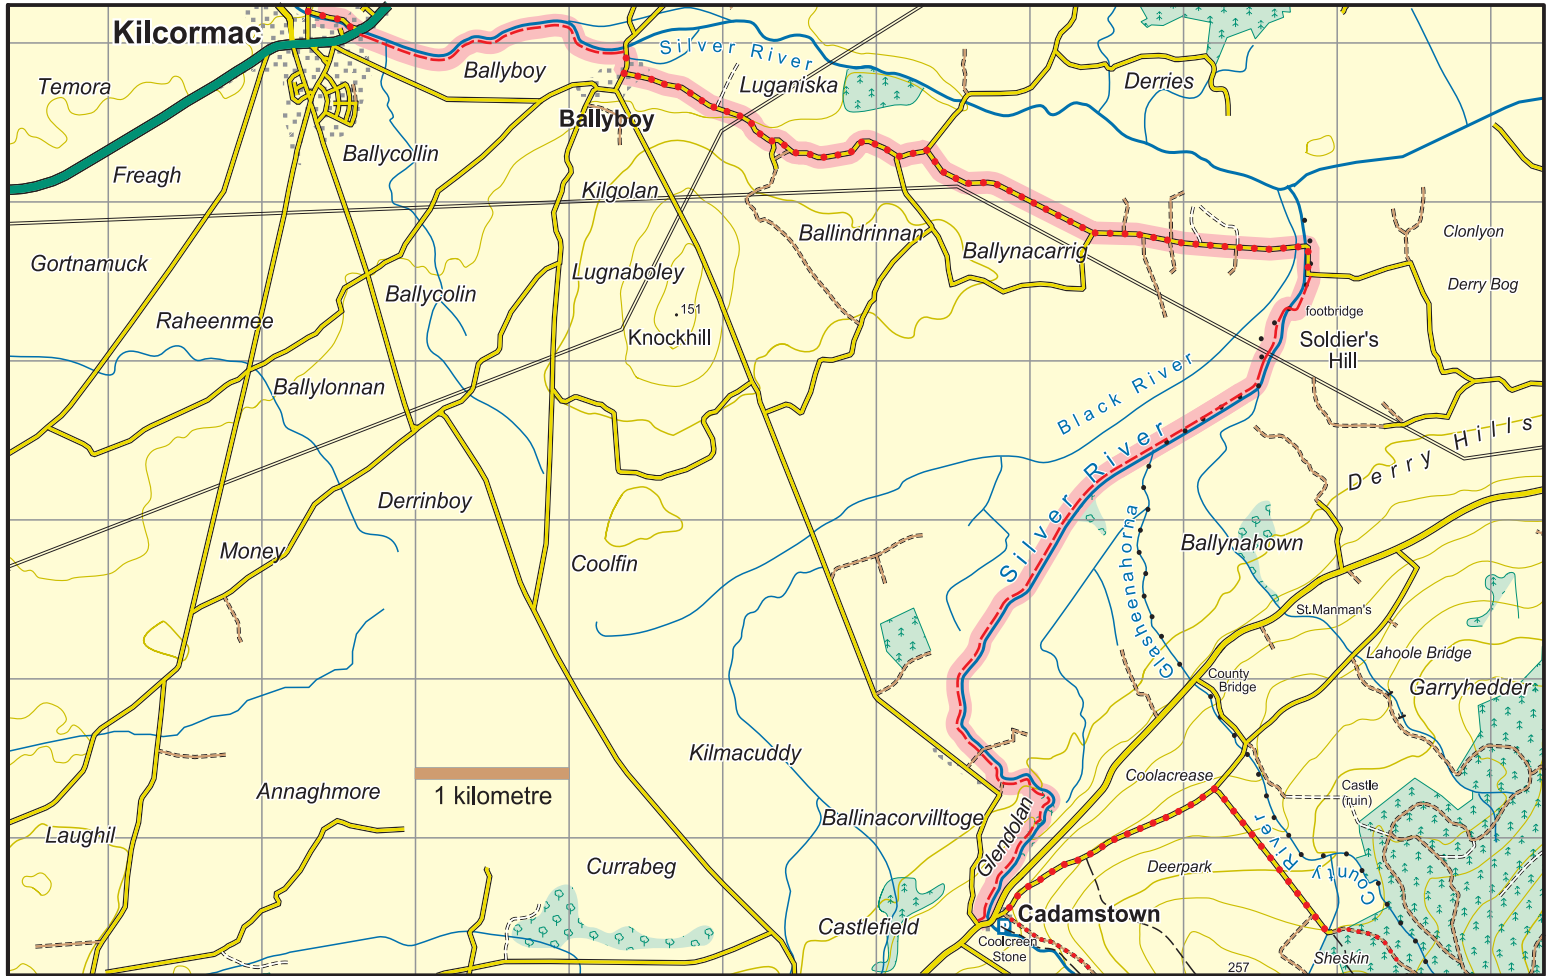

# Offaly Way : Map 1 Cadamstown to Kilcormac

	National Road
	Main Road
	Minor Road
	Forest/ Dirt Road
	Track
	Rough Path/ No path
	Major power line
	Railway
	County boundary
	Cliff - impassable/small
	Forest - conifer/deciduous
	Car Park
	Church

The National Trails Office encourages trail users to apply the Leave No Trace principles:

1. Plan ahead and prepare
2. Be considerate of others
3. Respect farm animals and wildlife
4. Travel and camp on durable ground
5. Leave what you find
6. Dispose of waste properly
7. Minimise the affects of fire

This map is made available from the National Trails Office/ Irish Sports Council, produced by EastWest mapping. The map is intended for personal use only and should not be modified, republished or transmitted in any form without the permission of the National Trails Office. The representation of a track or path on this map does not indicate a right of way. The map includes Ordnance Survey Ireland data made available for display under Ordnance Survey Ireland Permit No. 8658. © Ordnance Survey Ireland/ Government of Ireland.