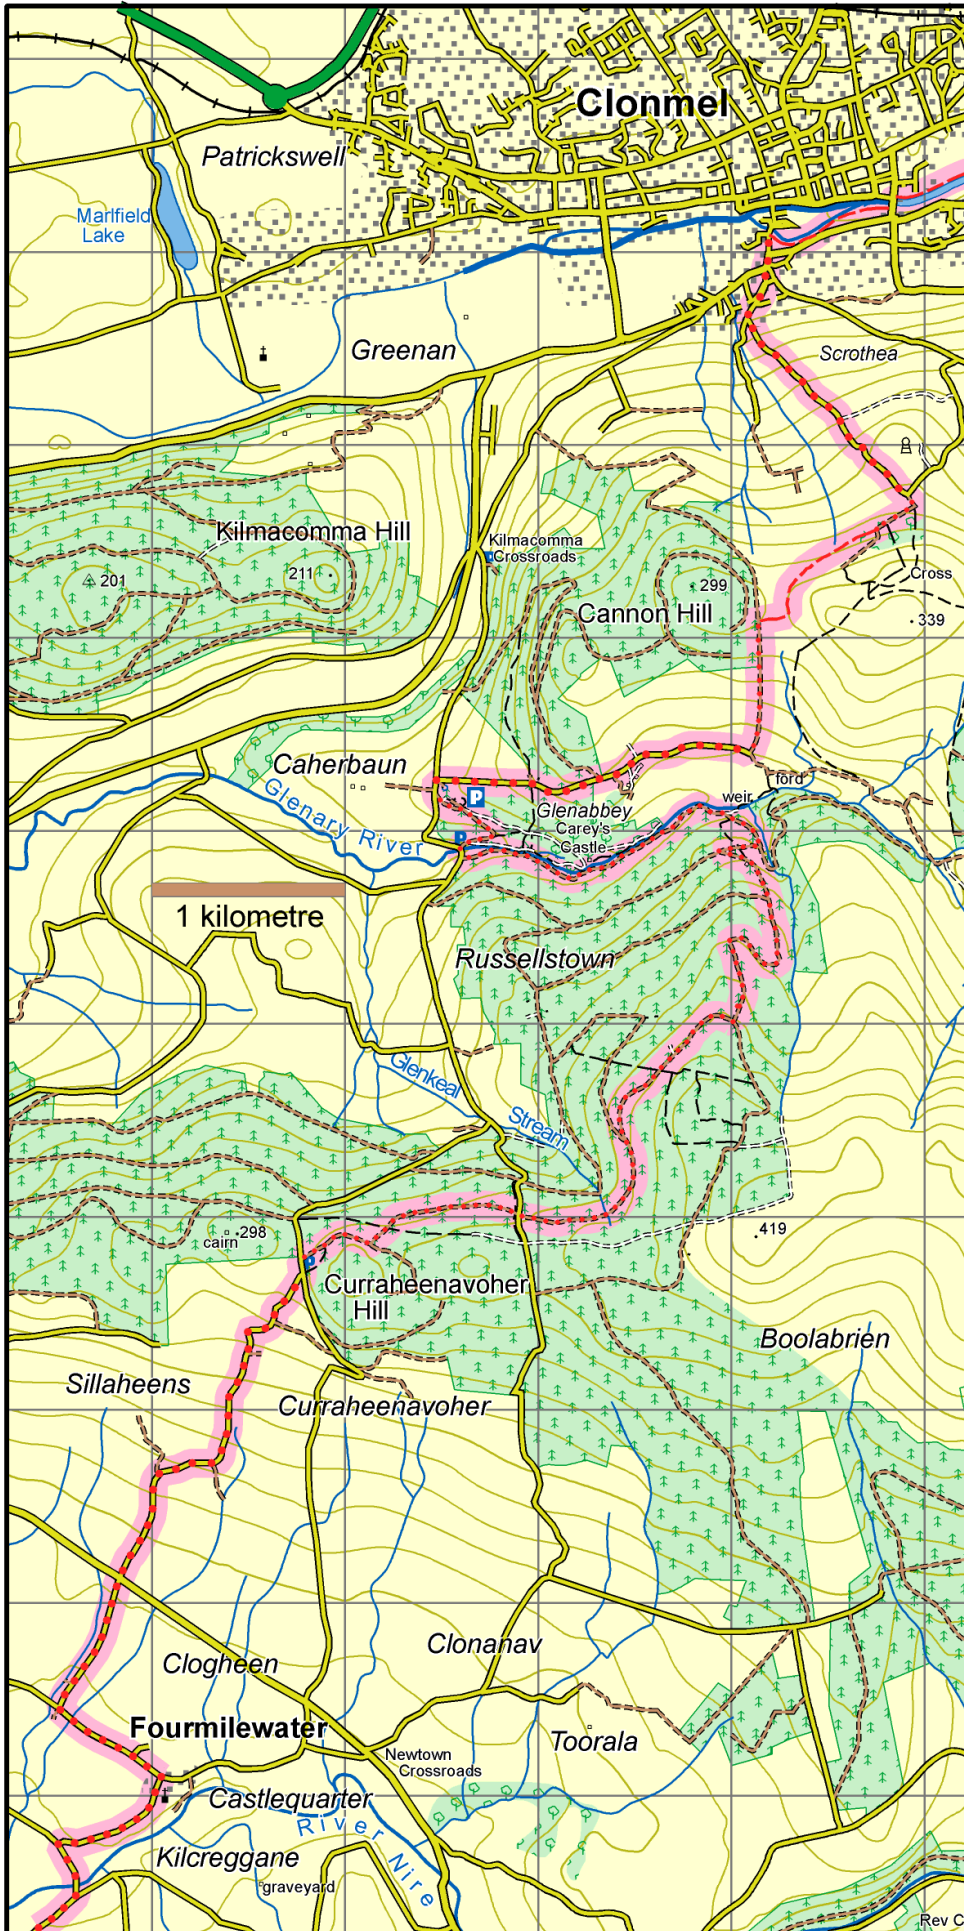

East Munster Way

Map 3 Clonmel to Fourmilewater

This map is made available from the National Trails Office / Irish Sports Council, produced by EastWest mapping. The map is intended for personal use only and should not be modified, republished or transmitted in any form without the permission of the Irish Sports Council's National Trails Office. The representation of a track or path on this map does not indicate a right of way. The map includes Ordnance Survey Ireland data made available for display under Permit No. 8658. (c) Ordnance Survey Ireland / Government of Ireland.