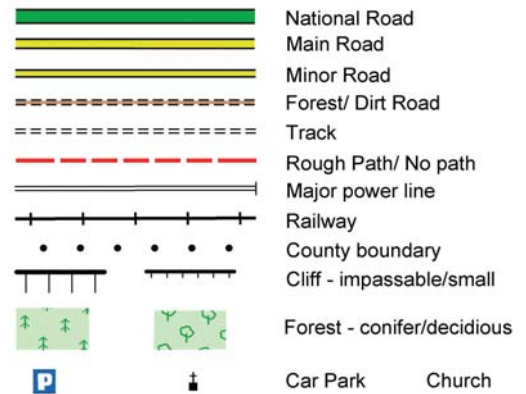

Western Way Mayo : Map 6 Newport to Srahmore

The National Trails Office encourages trail users to apply the Leave No Trace principles:

1. Plan ahead and prepare
2. Be considerate of others
3. Respect farm animals and wildlife
4. Travel and camp on durable ground
5. Leave what you find
6. Dispose of waste properly
7. Minimise the affects of fire