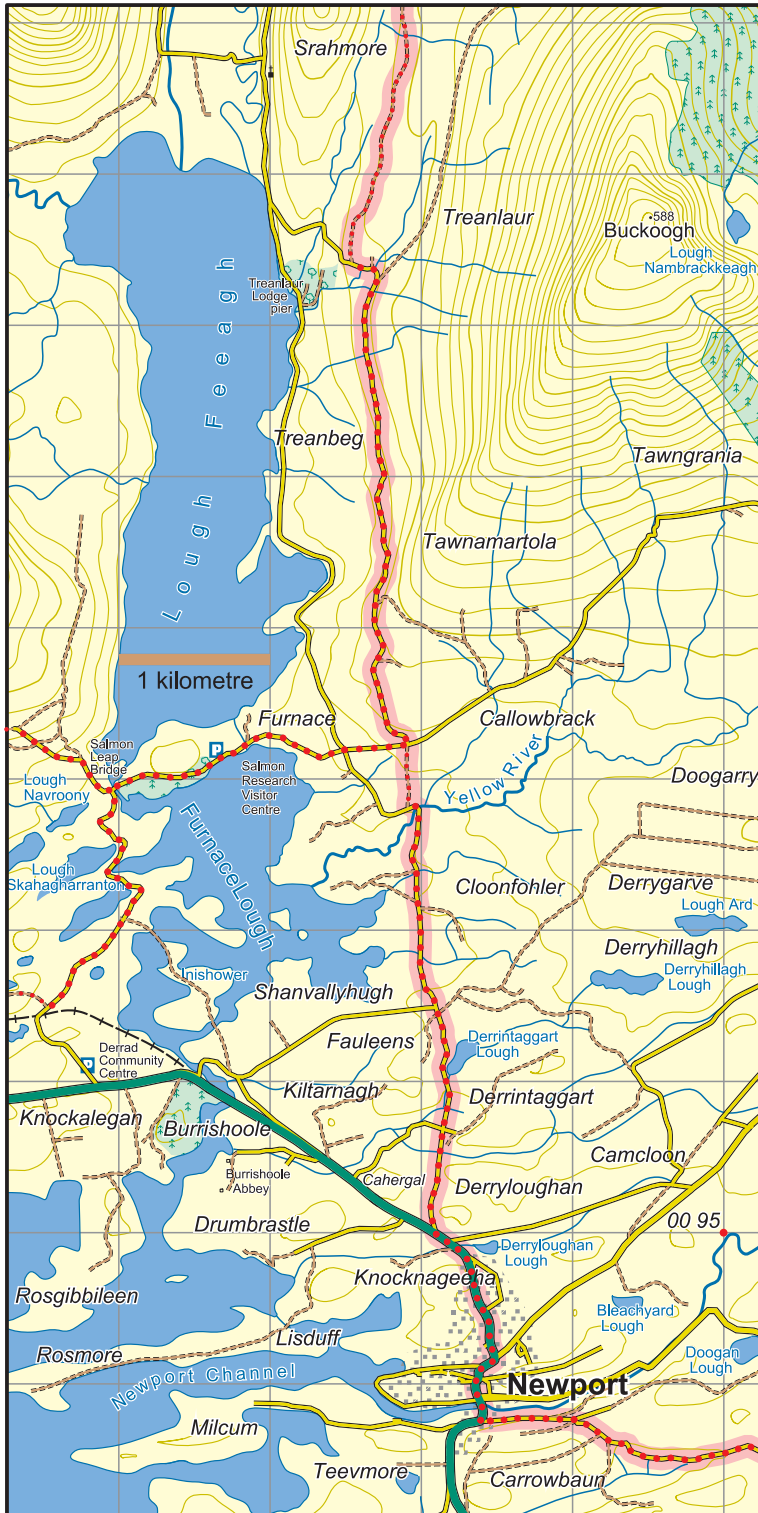

Western Way Mayo : Map 6 Newport to Srahmore

The National Trails Office encourages trail users to apply the Leave No Trace principles:

1. Plan ahead and prepare
2. Be considerate of others
3. Respect farm animals and wildlife
4. Travel and camp on durable ground
5. Leave what you find
6. Dispose of waste properly
7. Minimise the affects of fire