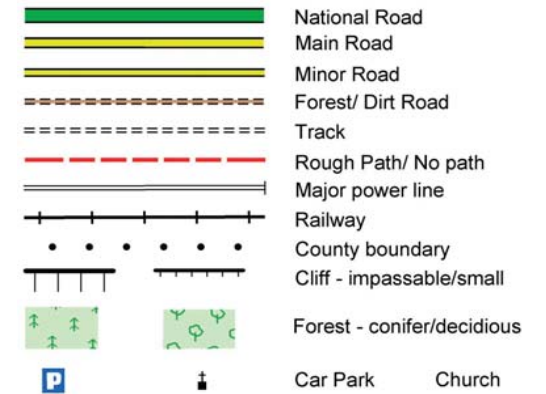

Western Way Mayo : Map 11 Srahlaghy to Lugnalettin

The National Trails Office encourages trail users to apply the Leave No Trace principles:

1. Plan ahead and prepare
2. Be considerate of others
3. Respect farm animals and wildlife
4. Travel and camp on durable ground
5. Leave what you find
6. Dispose of waste properly
7. Minimise the affects of fire