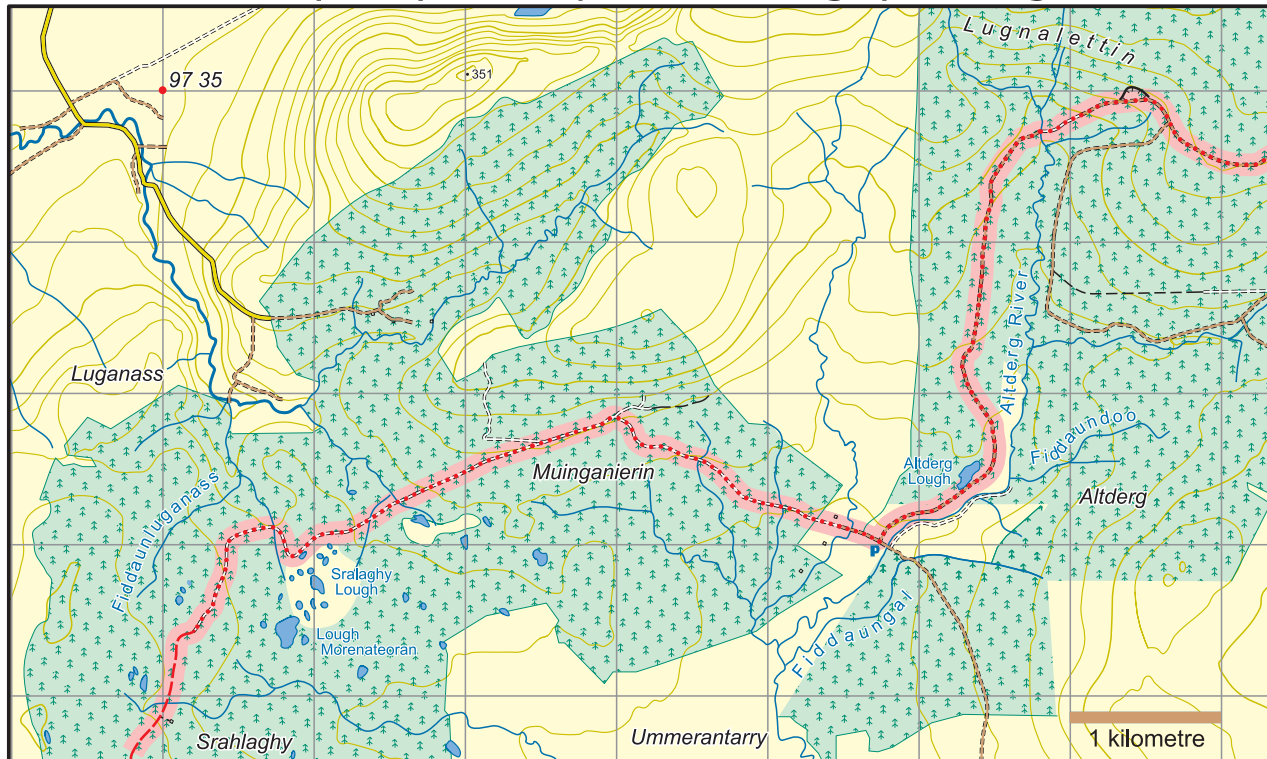

Western Way Mayo : Map 11 Srahlaghy to Lugnalettin

The National Trails Office encourages trail users to apply the Leave No Trace principles:

1. Plan ahead and prepare
2. Be considerate of others
3. Respect farm animals and wildlife
4. Travel and camp on durable ground
5. Leave what you find
6. Dispose of waste properly
7. Minimise the affects of fire