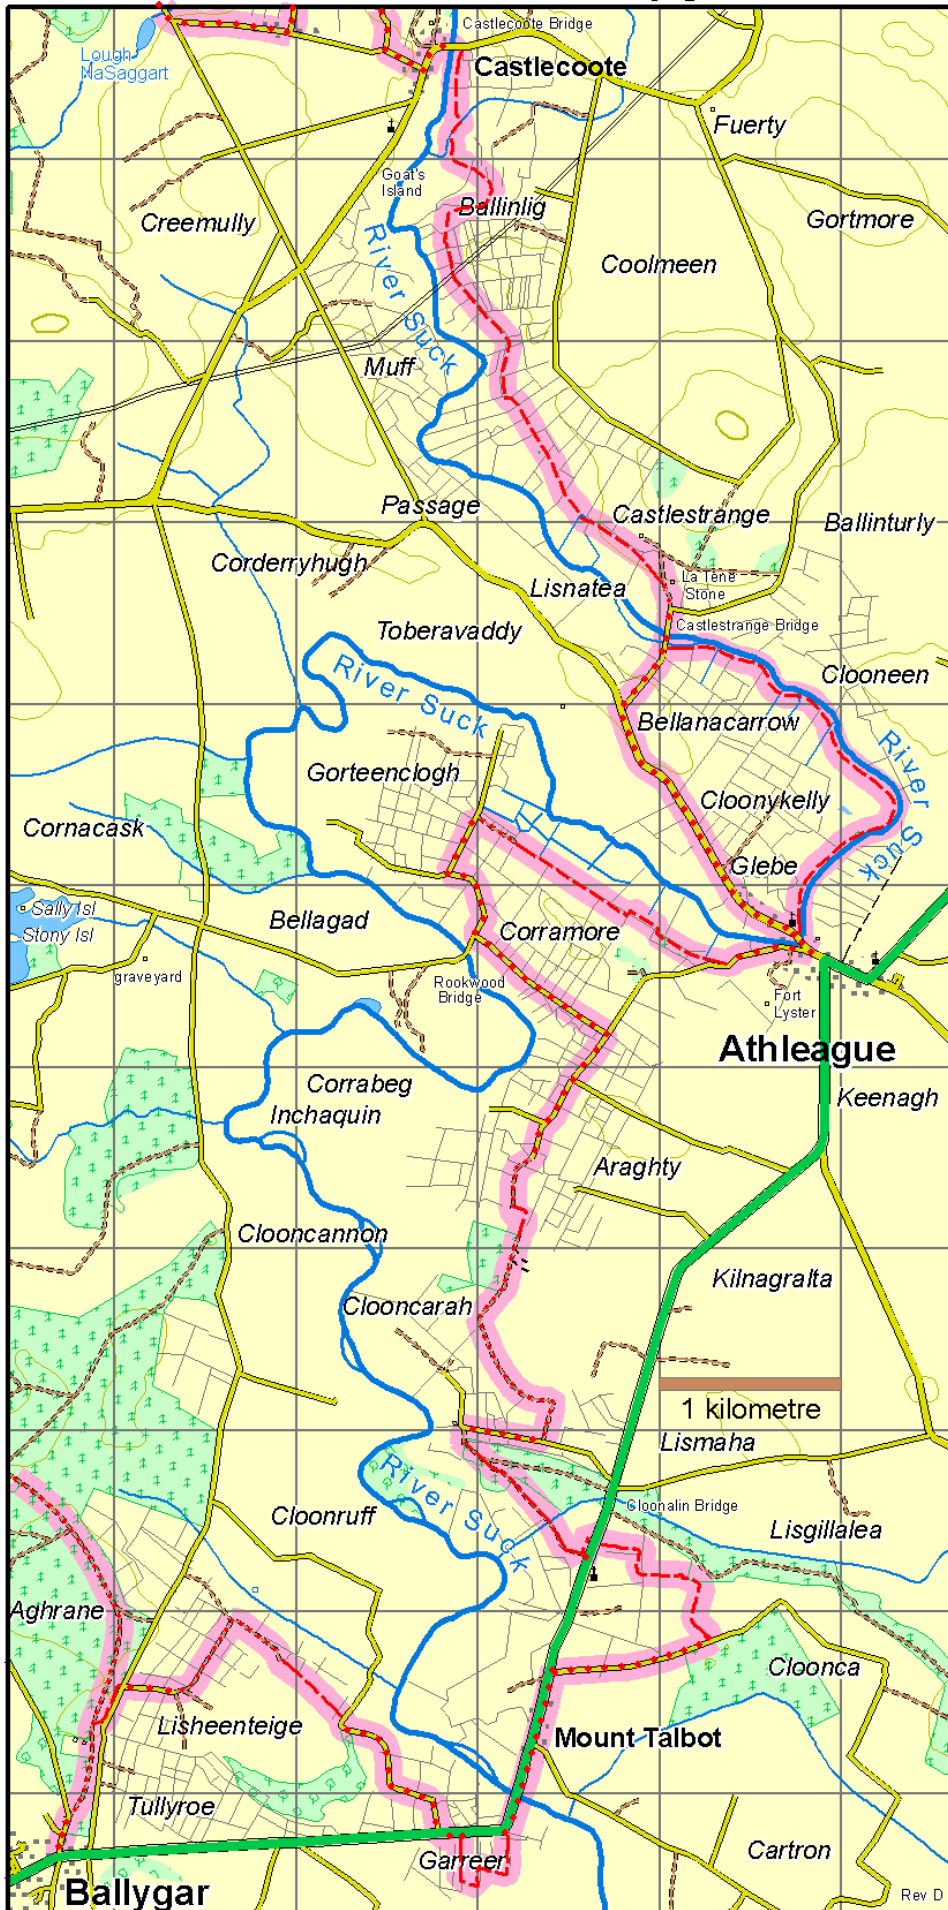

# Suck Valley Way : Map 8 Castlecoote to Ballygar

This map is made available from the National Trails Office / Irish Sports Council, produced by EastWest mapping. The map is intended for personal use only and should not be modified, republished or transmitted in any form without the permission of the Irish Sports Council's National Trails Office. The representation of a track or path on this map does not indicate a right of way. The map includes Ordnance Survey Ireland data made available for display under Permit No. 8658. (c) Ordnance Survey Ireland / Government of Ireland.