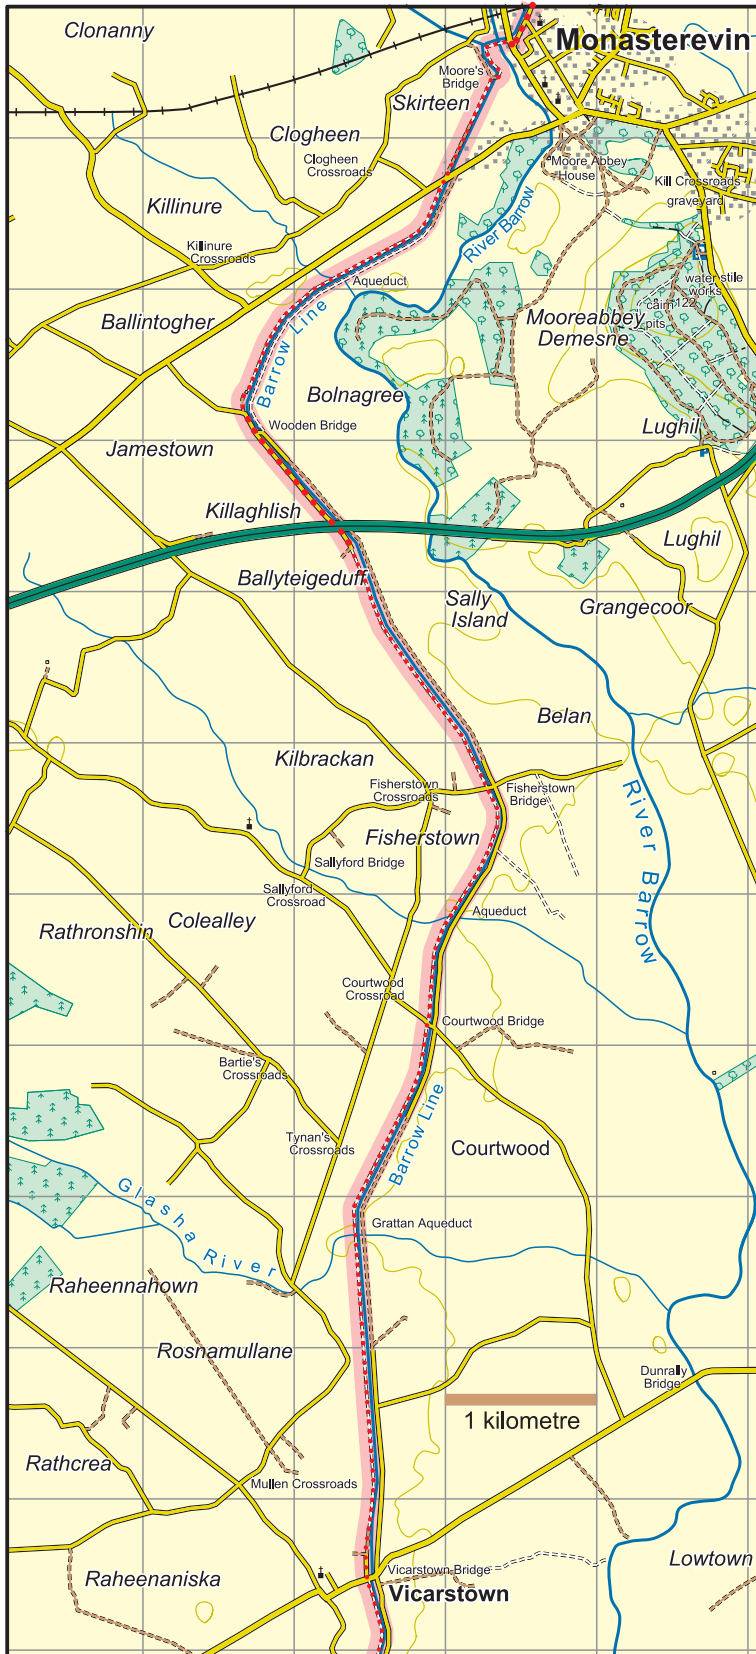

# Barrow Way : Map 4 Monasterevin to Vicarstown

	National Road
	Main Road
	Minor Road
	Forest/ Dirt Road
	Track
	Rough Path/ No path
	Major power line
	Railway
	County boundary
	Cliff - impassable/small
	Forest - conifer/deciduous
	Car Park
	Church

The National Trails Office encourages trail users to apply the Leave No Trace principles:

1. Plan ahead and prepare
2. Be considerate of others
3. Respect farm animals and wildlife
4. Travel and camp on durable ground
5. Leave what you find
6. Dispose of waste properly
7. Minimise the affects of fire