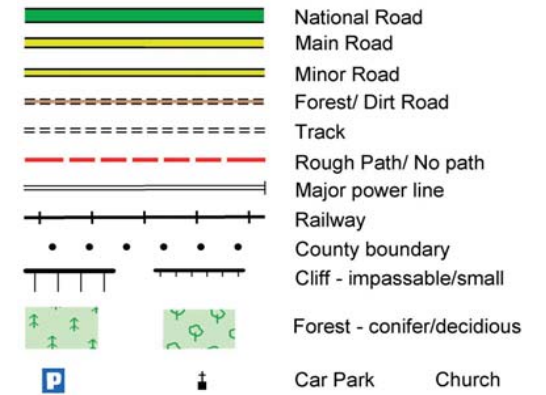

Barrow Way : Map 2 Glenaree Bridge to Wilson's Bridge

The National Trails Office encourages trail users to apply the Leave No Trace principles:

1. Plan ahead and prepare
2. Be considerate of others
3. Respect farm animals and wildlife
4. Travel and camp on durable ground
5. Leave what you find
6. Dispose of waste properly
7. Minimise the affects of fire