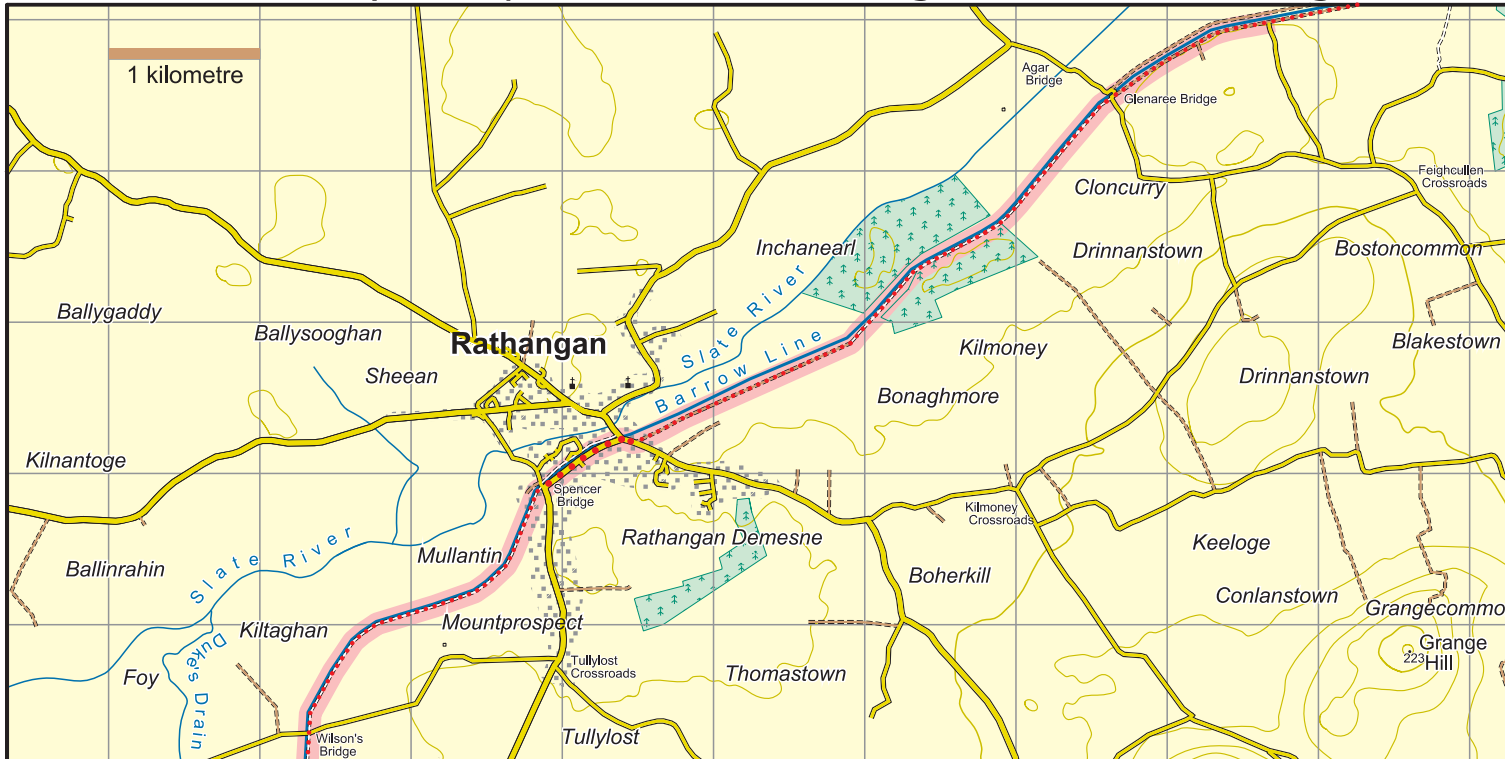

Barrow Way : Map 2 Glenaree Bridge to Wilson's Bridge

The National Trails Office encourages trail users to apply the Leave No Trace principles:

1. Plan ahead and prepare
2. Be considerate of others
3. Respect farm animals and wildlife
4. Travel and camp on durable ground
5. Leave what you find
6. Dispose of waste properly
7. Minimise the affects of fire