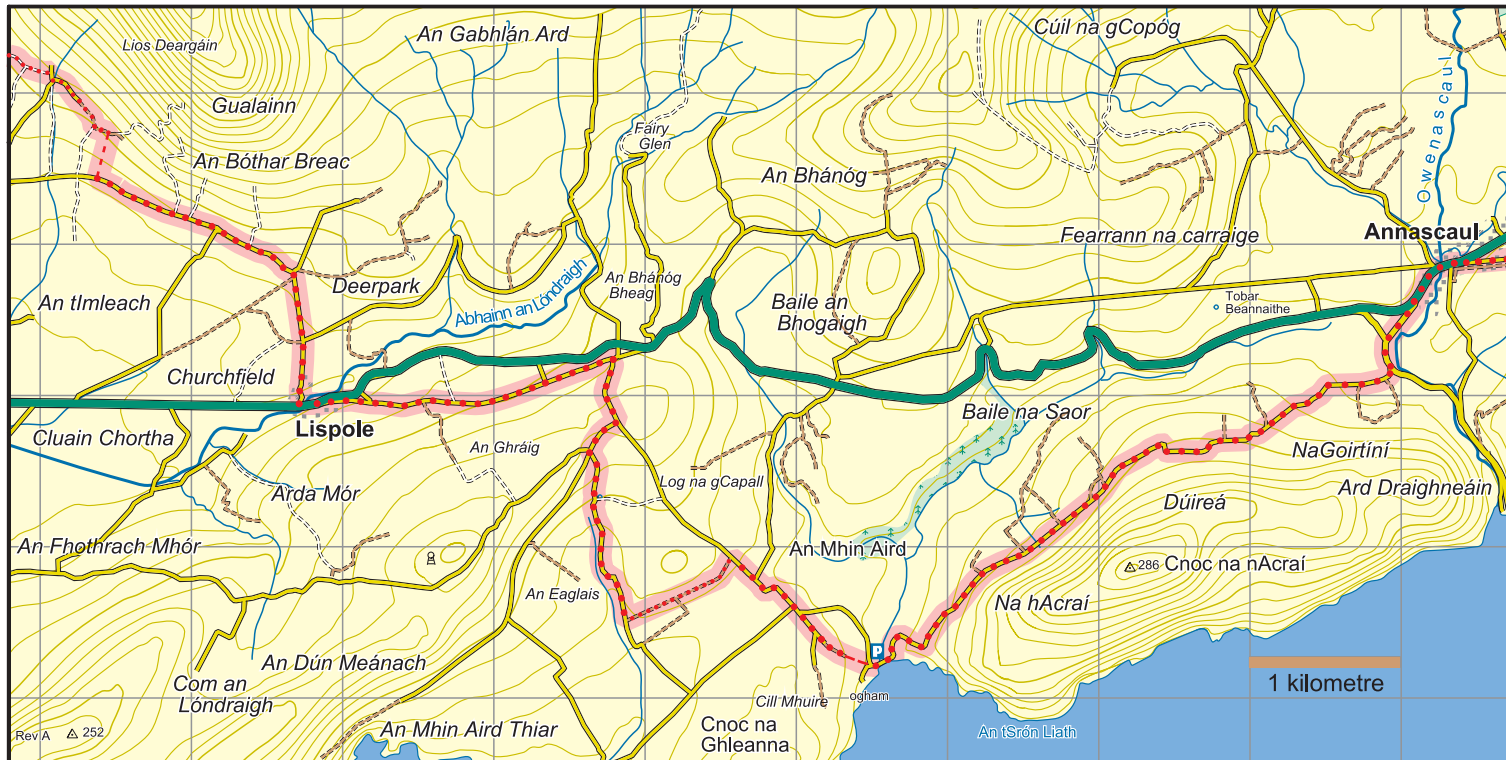

## Dingle Way : Map 4 Annascaul to Lispole

The National Trails Office encourages trail users to apply the Leave No Trace principles:

1. Plan ahead and prepare
2. Be considerate of others
3. Respect farm animals and wildlife
4. Travel and camp on durable ground
5. Leave what you find
6. Dispose of waste properly
7. Minimise the affects of fire