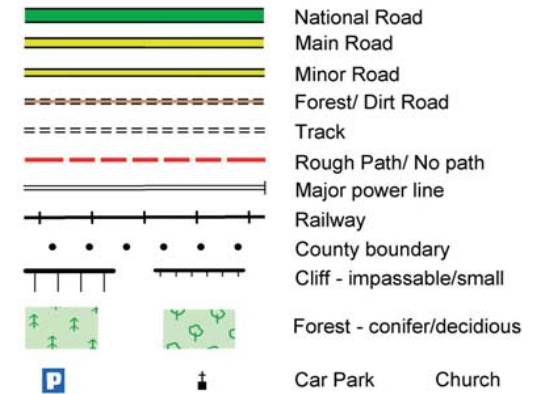

## Dingle Way : Map 4 Annascaul to Lispole

The National Trails Office encourages trail users to apply the Leave No Trace principles:

1. Plan ahead and prepare
2. Be considerate of others
3. Respect farm animals and wildlife
4. Travel and camp on durable ground
5. Leave what you find
6. Dispose of waste properly
7. Minimise the affects of fire