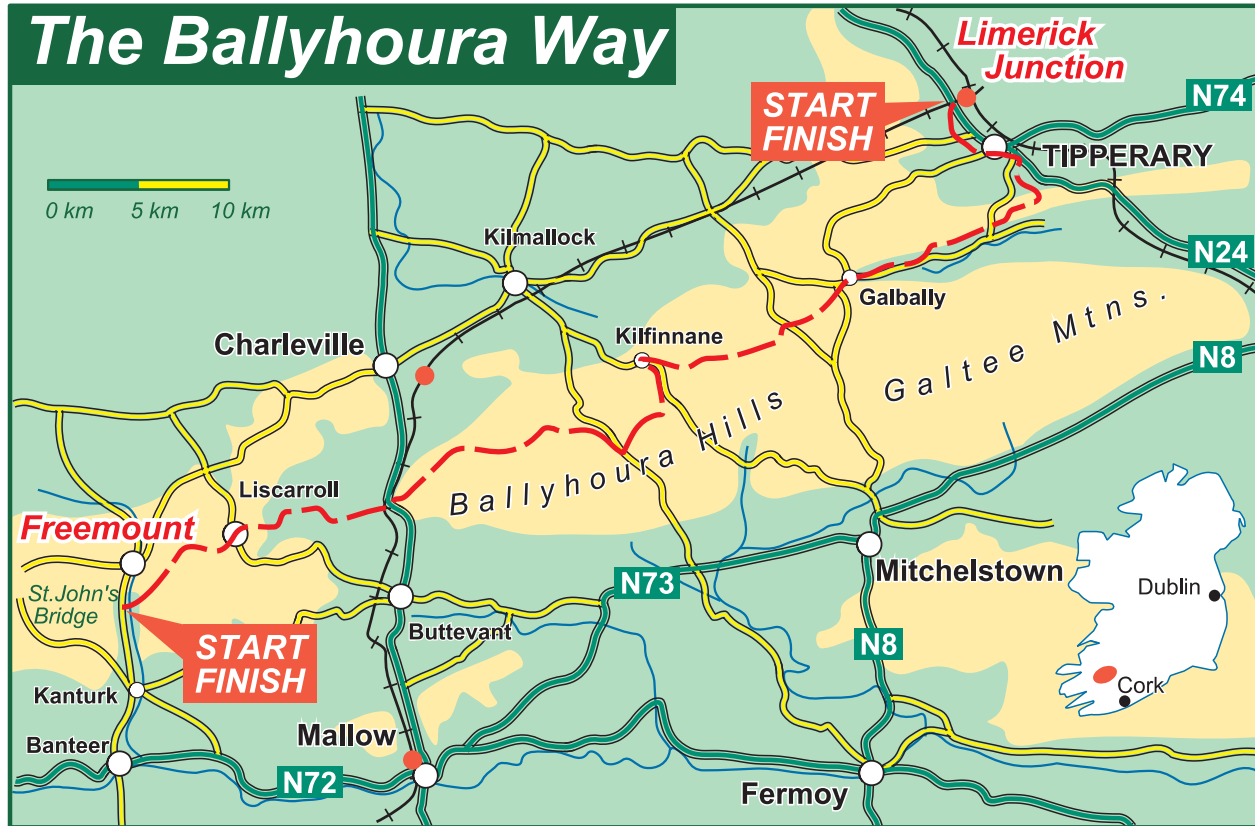

The Ballyhoura Way

The National Trails Office encourages trail users to apply the Leave No Trace principles:

1. Plan ahead and prepare
2. Be considerate of others
3. Respect farm animals and wildlife
4. Travel and camp on durable ground
5. Leave what you find
6. Dispose of waste properly
7. Minimise the affects of fire