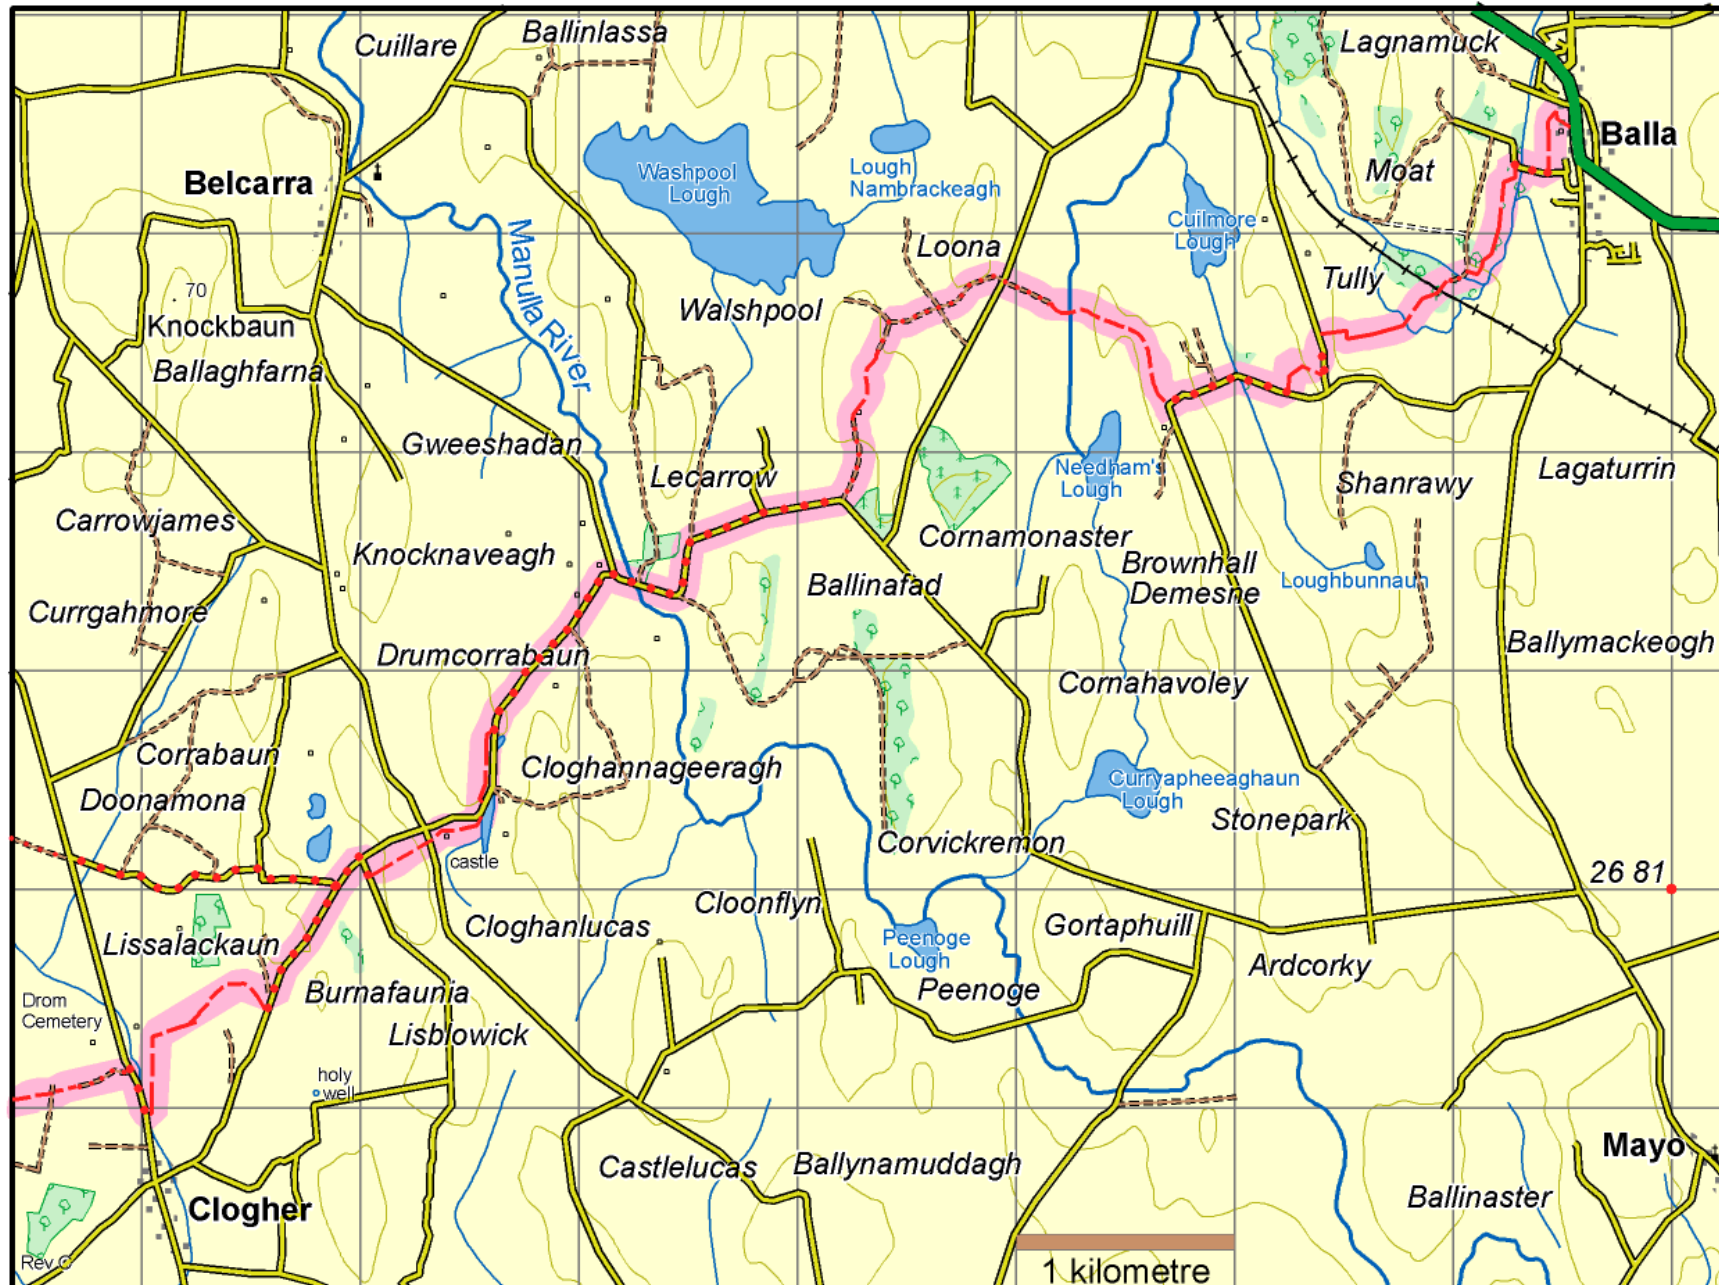

Croagh Patrick Heritage Trail : Map 1 - Balla to Clogher

This map is made available from the National Trails Office / Irish Sports Council, produced by EastWest mapping. The map is intended for personal use only and should not be modified, republished or transmitted in any form without the permission of the National Trails Office. The representation of a track or path on this map does not indicate a right of way. The map includes Ordnance Survey Ireland data made available for display under Permit No. 8658. (c) Ordnance Survey Ireland / Government of Ireland.