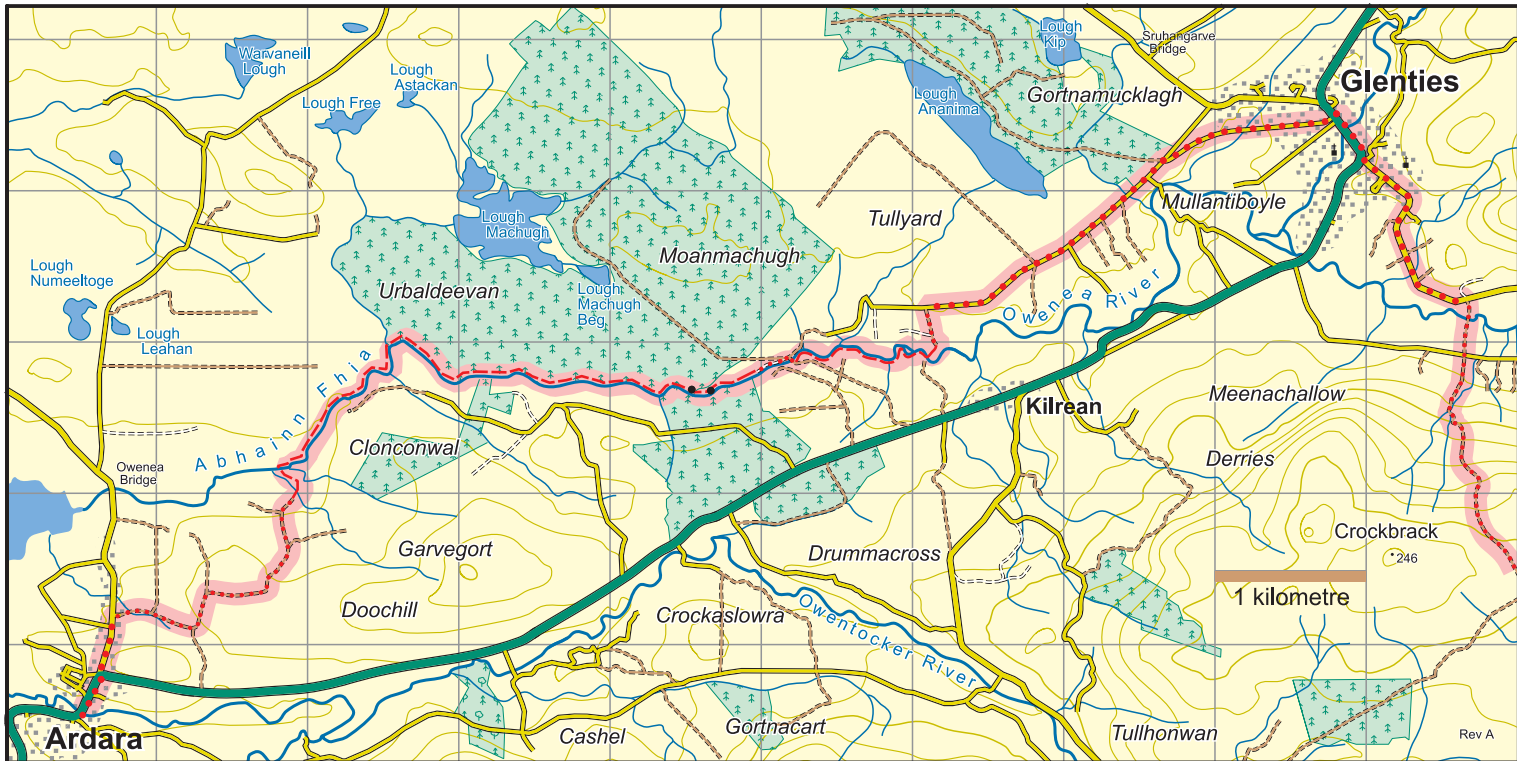

Bluestack Way : Map 6 Glenties to Ardara

This map is made available from the National Trails Office / Irish Sports Council, produced by EastWest mapping. The map is intended for personal use only and should not be modified, republished or transmitted in any form without the permission of the National Trails Office. The representation of a track or path on this map does not indicate a right of way. The map includes Ordnance Survey Ireland data made available for display under Permit No. 8658. (c) Ordnance Survey Ireland / Government of Ireland.