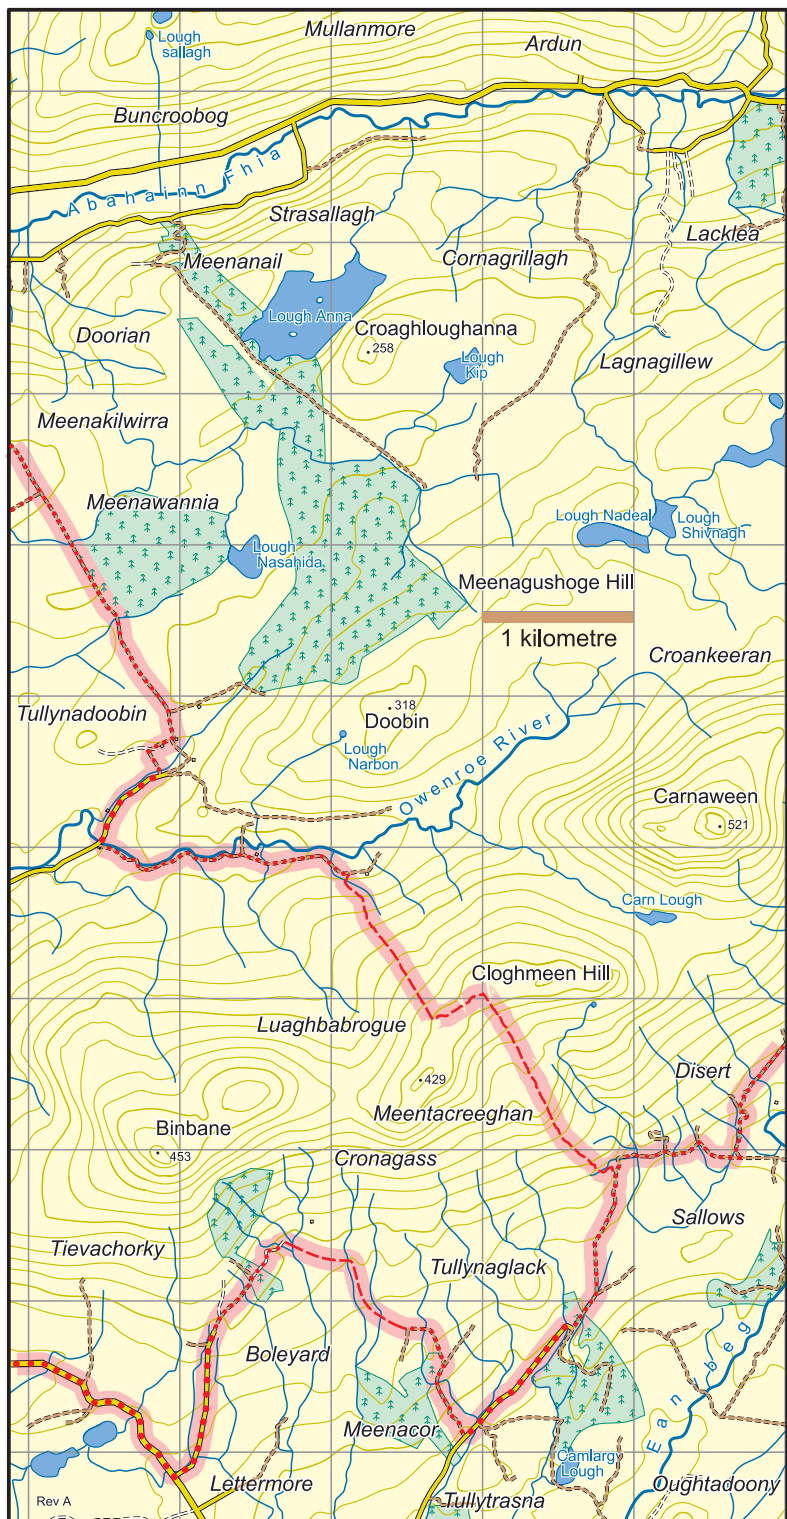

Bluestack Way : Map 3 Disert to Meenawannia

This map is made available from the National Trails Office / IrishSports Council, produced by EastWest mapping. The map is intended for personal use only and should not be modified, republished or transmitted in any form without the permission of the National Trails Office. The representation of a track or path on this map does not indicate a right of way. The map includes Ordnance Survey Ireland data made available for display under Permit No. 8658. (c) Ordnance Survey Ireland / Government of Ireland.