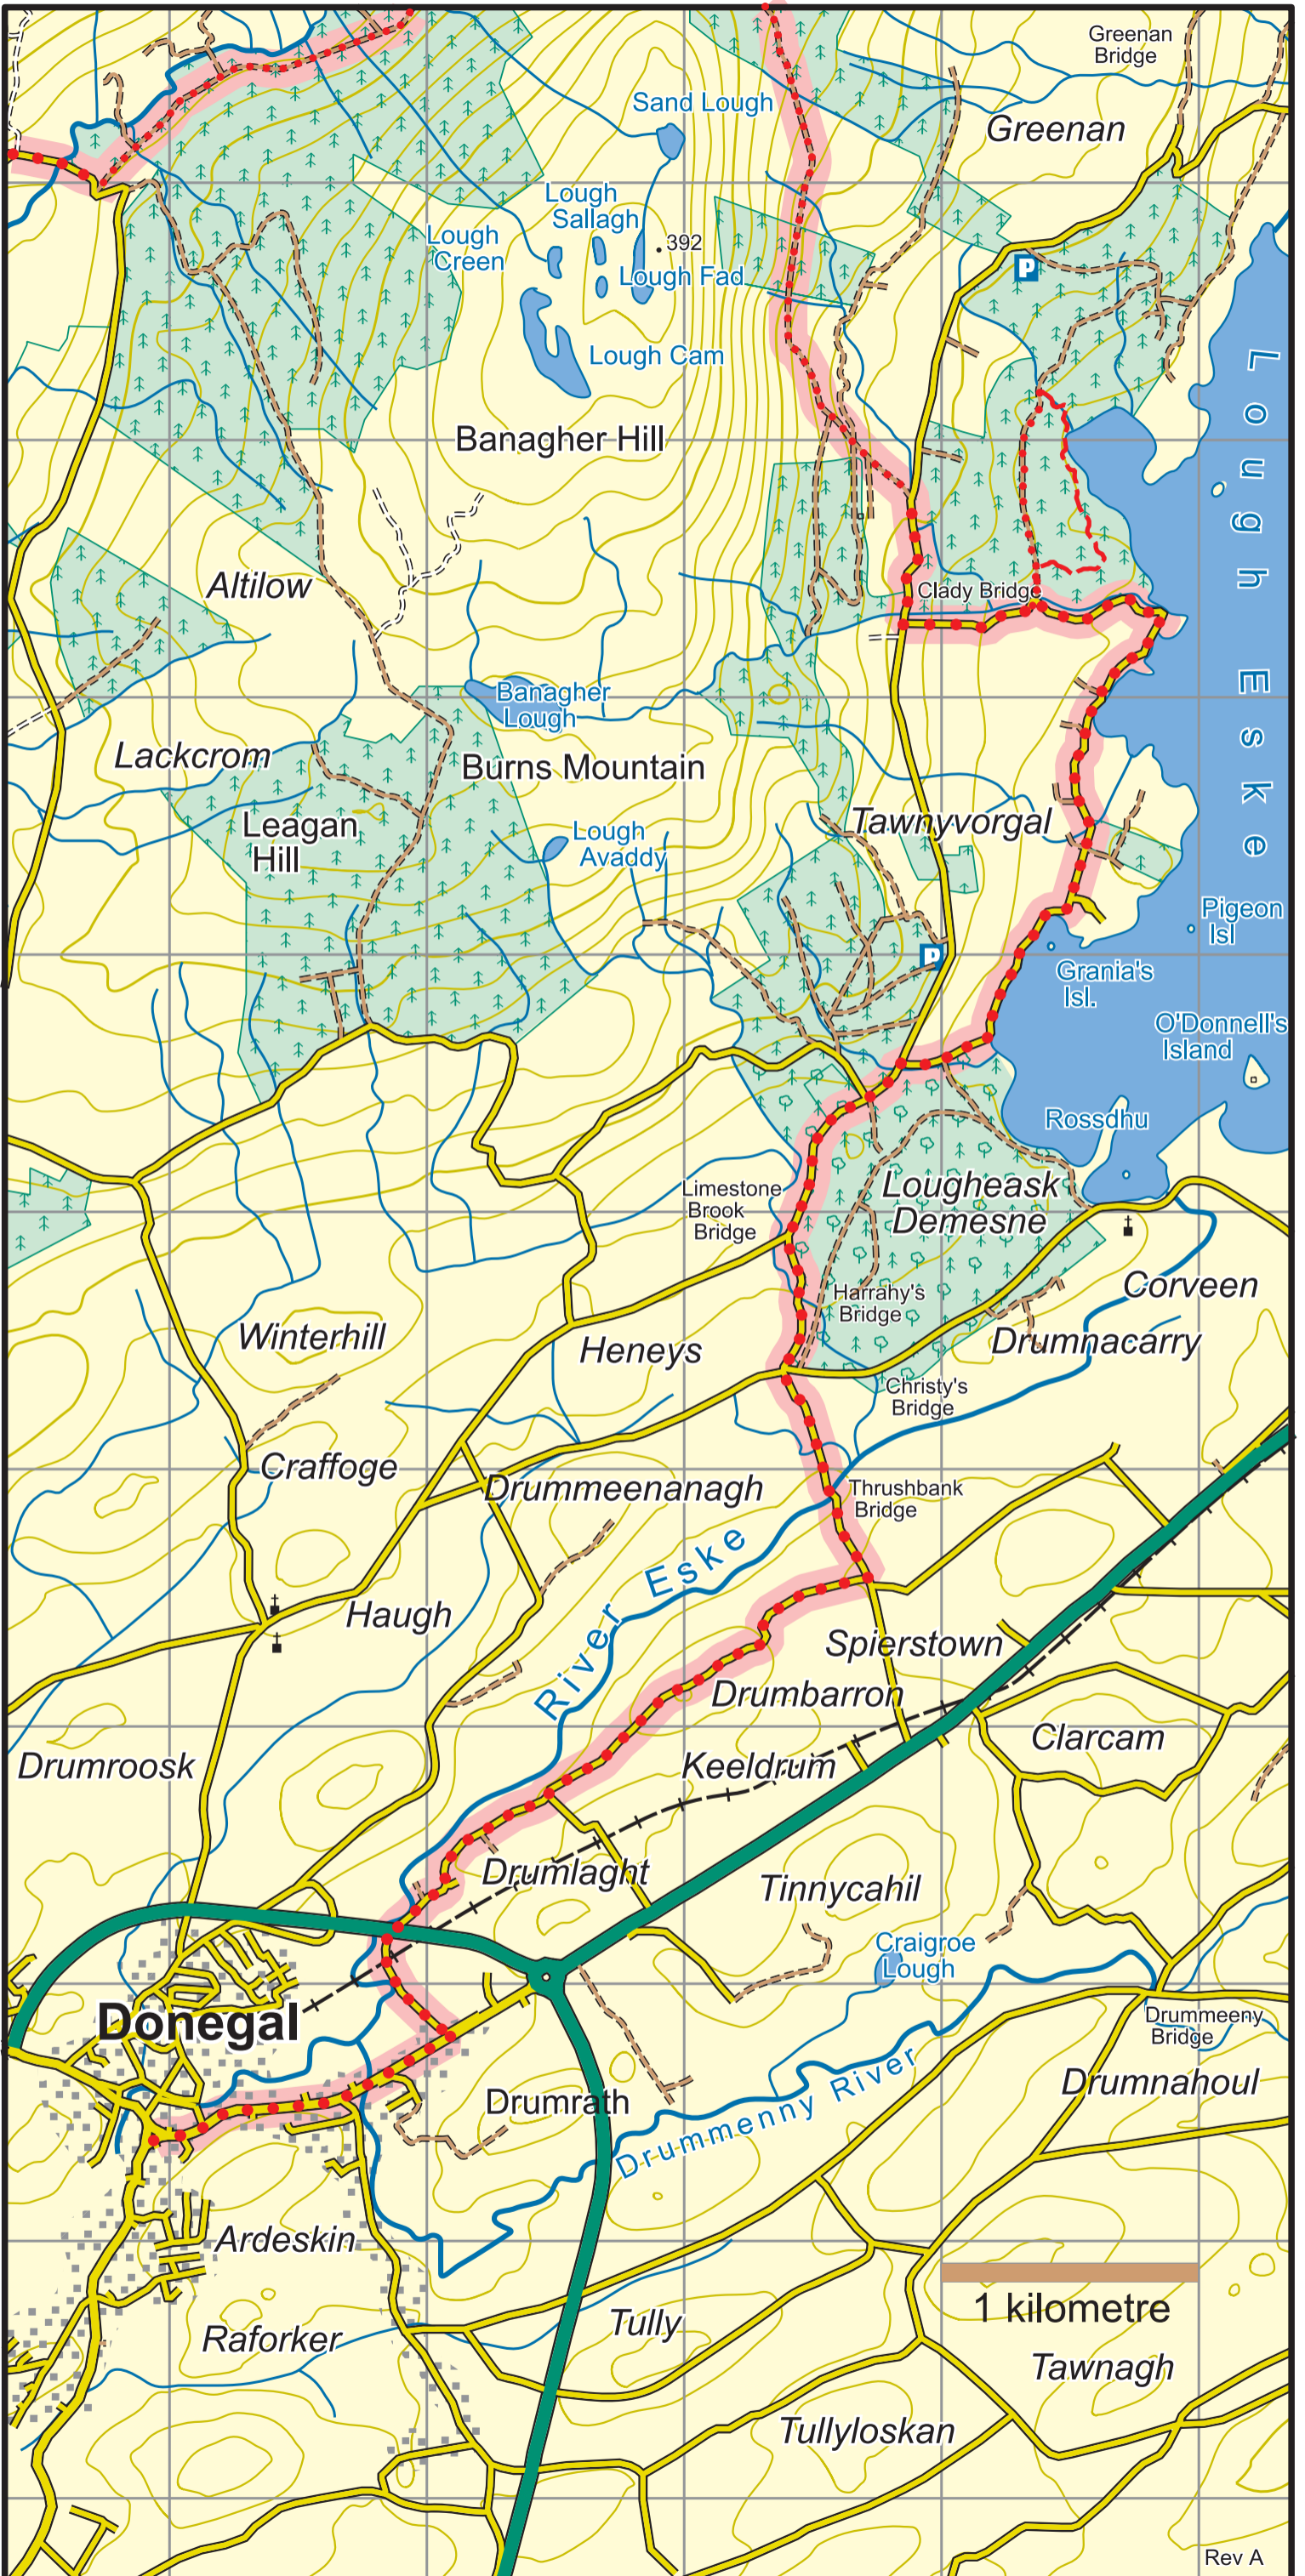

Bluestack Way : Map 1 Donegal to Lough Eske

This map is made available from the National Trails Office / IrishSports Council, produced by EastWest mapping. The map is intended for personal use only and should not be modified, republished or transmitted in any form without the permission of the National Trails Office. The representation of a track or path on this map does not indicate a right of way. The map includes Ordnance Survey Ireland data made available for display under Permit No. 8658. (c) Ordnance Survey Ireland / Government of Ireland.