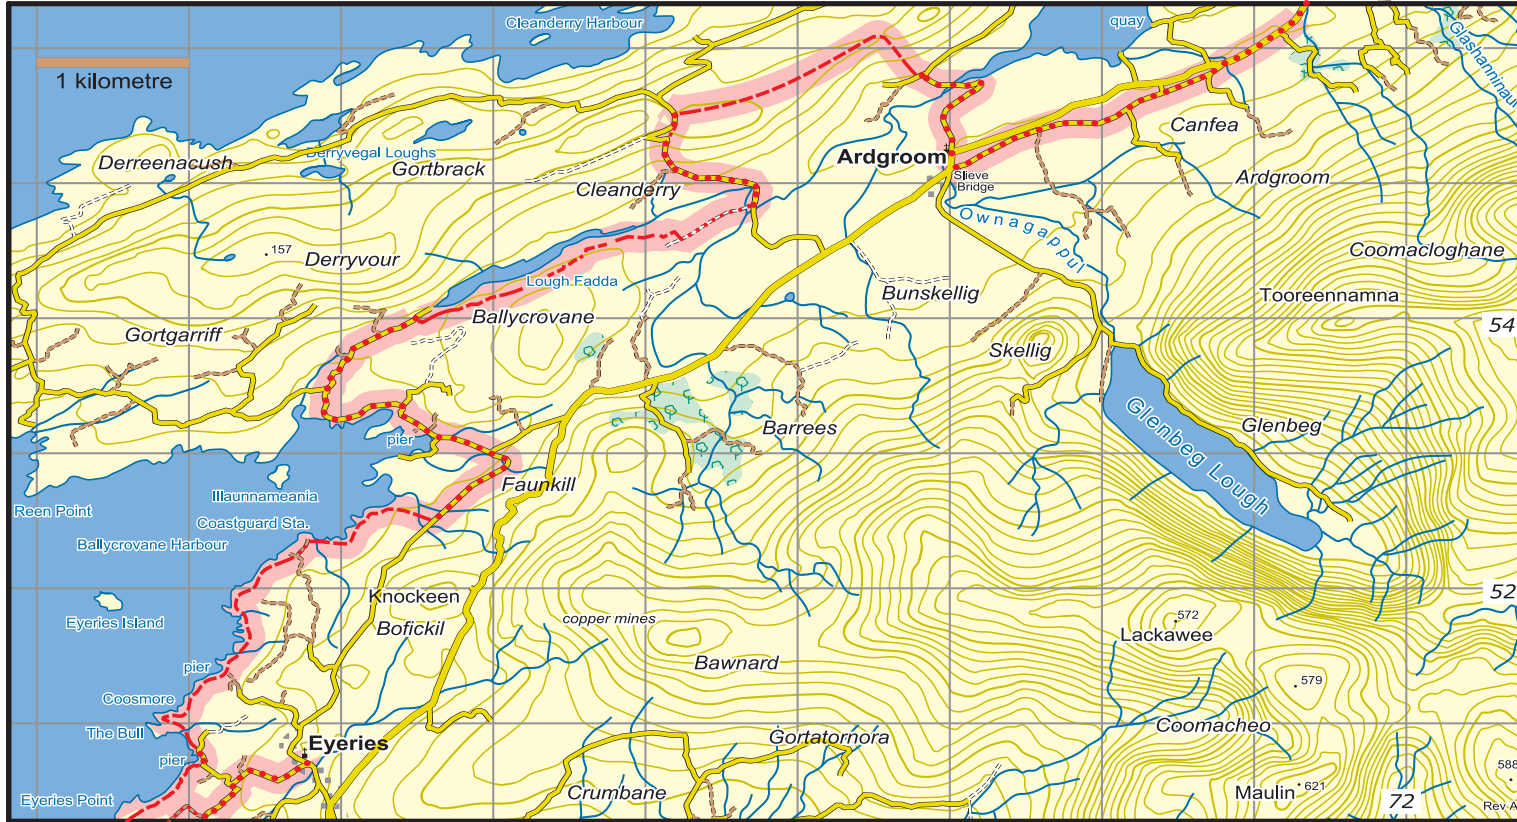

Beara Way : Map 9 Eyeries to Ardgroom

	National Road
	Main Road
	Minor Road
	Forest/ Dirt Road
	Track
	Rough Path/ No path
	Major power line
	Railway
	County boundary
	Cliff - impassable/small
	Forest - conifer/deciduous
	Car Park
	Church

The National Trails Office encourages trail users to apply the Leave No Trace principles:

1. Plan ahead and prepare
2. Be considerate of others
3. Respect farm animals and wildlife
4. Travel and camp on durable ground
5. Leave what you find
6. Dispose of waste properly
7. Minimise the affects of fire