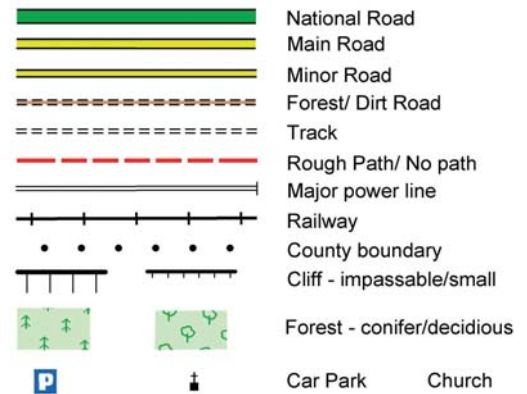

Beara Way : Map 15 Bunane to Glengarrif

The National Trails Office encourages trail users to apply the Leave No Trace principles:

1. Plan ahead and prepare
2. Be considerate of others
3. Respect farm animals and wildlife
4. Travel and camp on durable ground
5. Leave what you find
6. Dispose of waste properly
7. Minimise the affects of fire