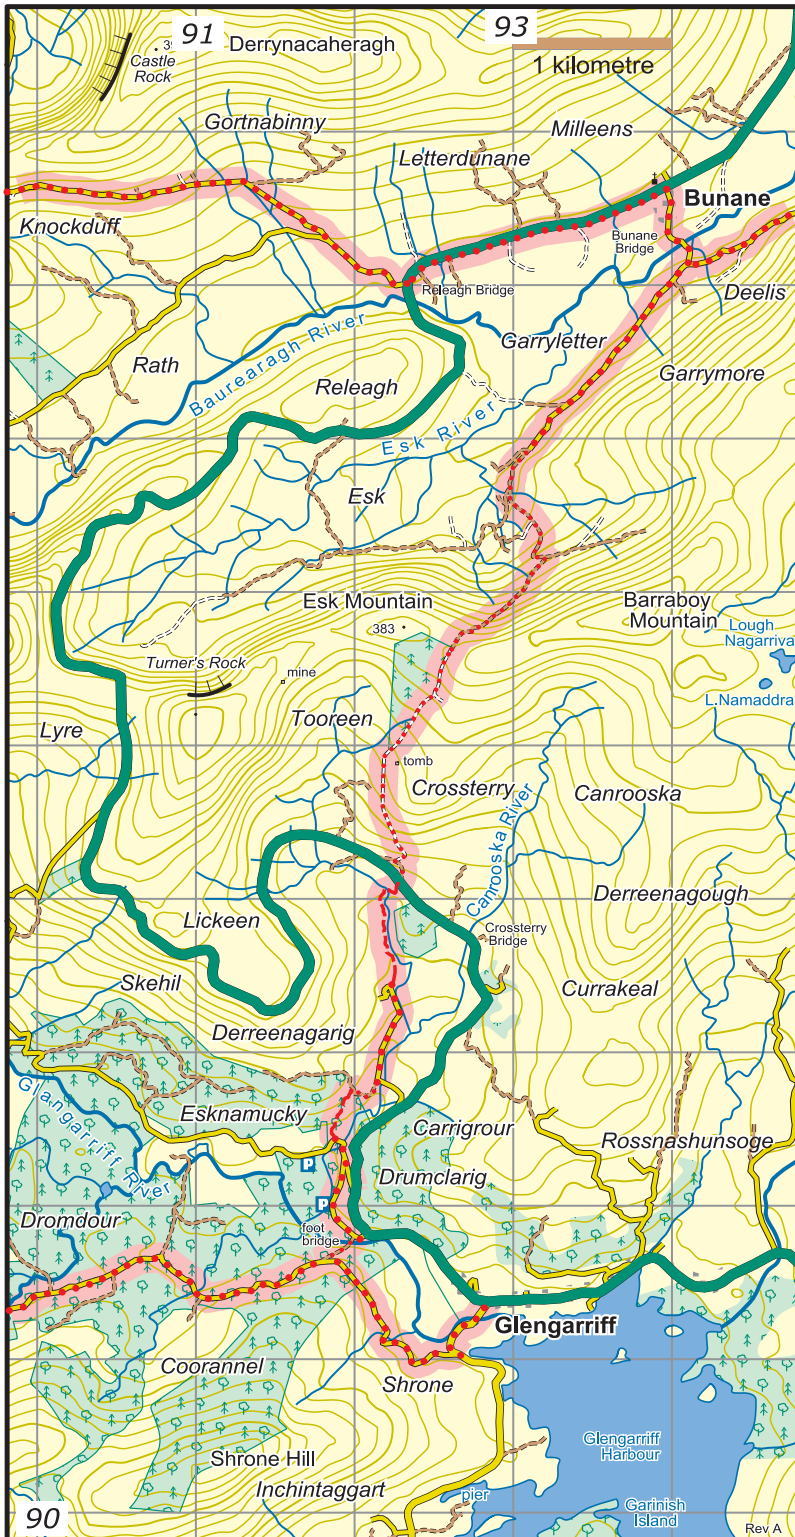

Beara Way : Map 15 Bunane to Glengarrif

The National Trails Office encourages trail users to apply the Leave No Trace principles:

1. Plan ahead and prepare
2. Be considerate of others
3. Respect farm animals and wildlife
4. Travel and camp on durable ground
5. Leave what you find
6. Dispose of waste properly
7. Minimise the affects of fire